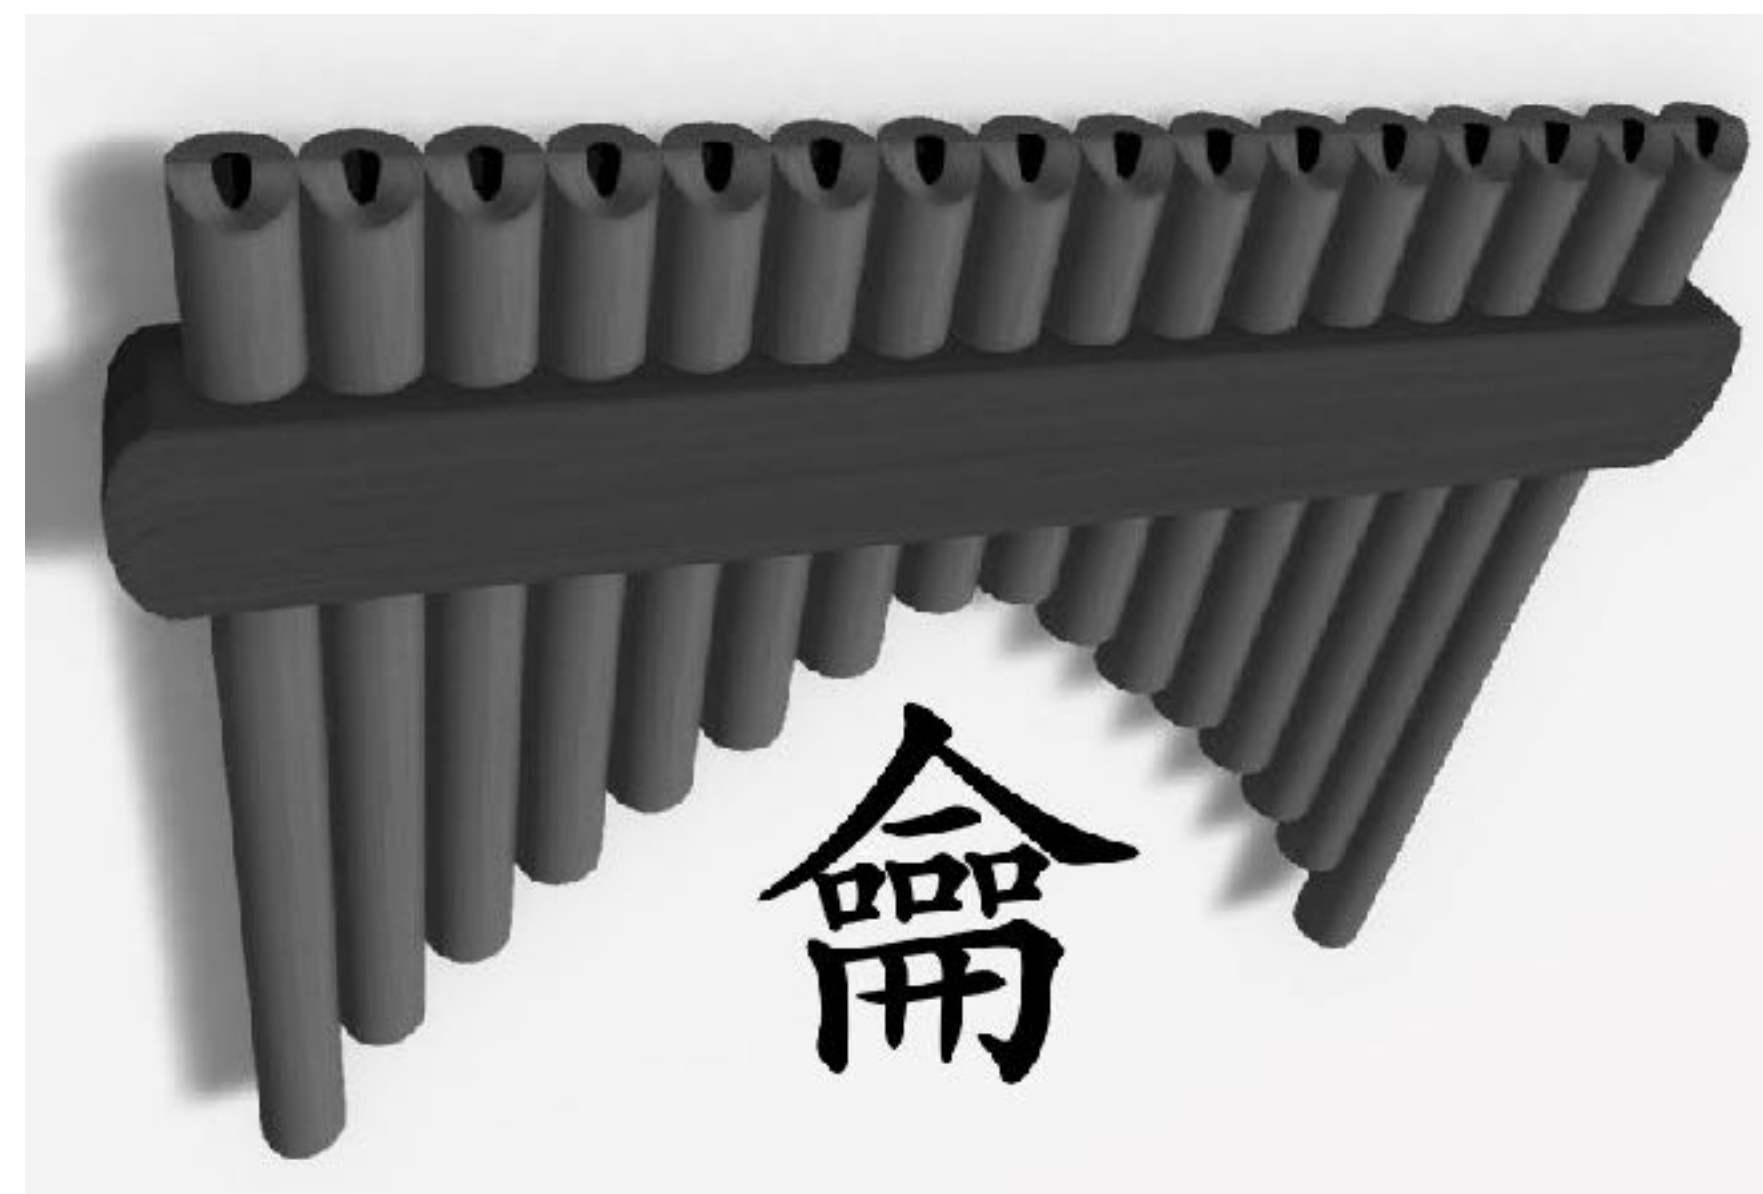

strokes: 7

龟

簫

yuè
flute

radical #: 214

strokes: 17

簫